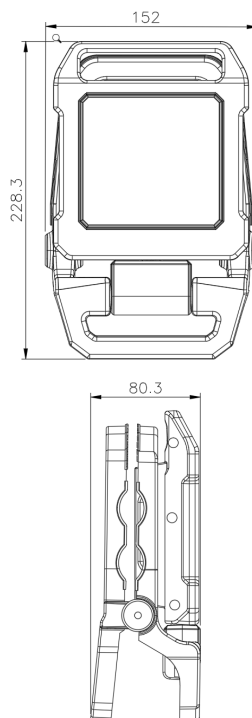

RECHARGEABLE WORK LIGHT

10w Adjustable

Features

- 100% & 50% light modes
- Compact folding design
- 360° lamp head rotation
- 160° maximum pitch angle
- Can be clamped to surfaces (maximum 60mm thick)
- Battery indicator light
- USB output socket

Technical Information

LED:	10w
Lumen Output:	800
CRI:	80
CCTk:	6500k
Beam Angle:	100°
IP Rating:	IP54
USB Output:	5V 1A
Ambient Op. Temp:	-20°C to 40°C
Weight:	0.6kg

Product Code: HSSL/10LEDWL-R